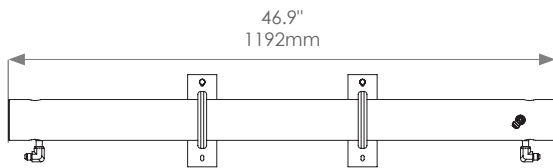

Vessel Assembly
400-1 / 600-1