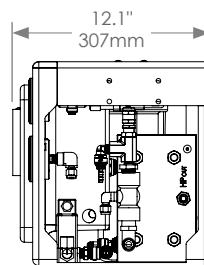

Right Side View