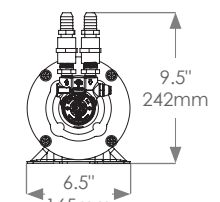

Compact Frame

Right Side View

Dual Pre-Filter

Vessel Assembly
400-1 / 600-1

HP Motor Pump Assembly
400 GPD

Vessel Assembly
400-2 / 600-2

HP Motor Pump Assembly
600 GPD

JUL. 2024