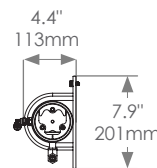

Compact Frame

Right Side View

Dual Pre-Filter

Vessel Assembly
400-1 / 600-1

HP Motor Pump Assembly
400 GPD

Vessel Assembly
400-2 / 600-2

HP Motor Pump Assembly
600 GPD

JUL. 2024