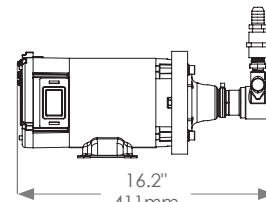

Compact Frame

Right Side View

Dual Pre-Filter

Vessel Assembly
400-1 / 600-1

HP Motor Pump Assembly
400 GPD

Vessel Assembly
400-2 / 600-2

HP Motor Pump Assembly
600 GPD

JUL. 2024