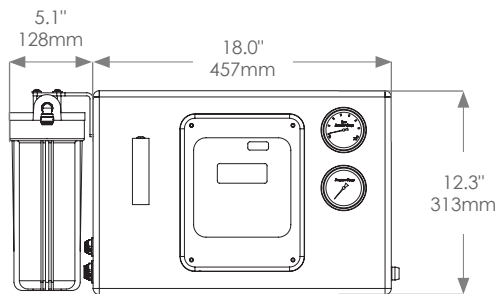

VOYAGER

400 OR 600 GPD OF PURE WATER

DRAWINGS & SPECIFICATIONS

Model	Hourly Production	Daily Production	Weight
VOYAGER 400-1	16 GPH / 60 LPH	400 GPD / 1,515 LPD	105 lb / 48 kg
VOYAGER 400-2	16 GPH / 60 LPH	400 GPD / 1,515 LPD	115 lb / 52 kg
VOYAGER 600-1	25 GPH / 95 LPH	600 GPD / 2,270 LPD	105 lb / 48 kg
VOYAGER 600-2	25 GPH / 95 LPH	600 GPD / 2,270 LPD	115 lb / 52 kg

Model	Feed Pump Run Amps		HP Pump	HP Pump Run Amps		Total Run Amps	
	12V DC	24V DC	All Voltages	12V DC	24V DC	12V DC	24V DC
VOYAGER 400	4	2	0.5 HP / 0.37 KW	27	14	31	16
VOYAGER 600	4	2	0.75 HP / 0.37 KW	47	24	51	26

Compact Frame