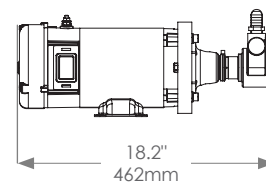

Compact Frame

Right Side View

Dual Pre-Filter

Vessel Assembly
400-1 / 600-1

HP Motor Pump Assembly
400 GPD

Vessel Assembly
400-2 / 600-2

HP Motor Pump Assembly
600 GPD

JUL. 2024