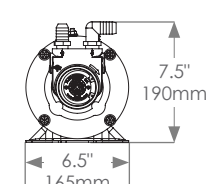

Compact Frame

Right Side View

Dual Pre-Filter

Vessel Assembly
400-1 / 600-1

HP Motor Pump Assembly
400 GPD

Vessel Assembly
400-2 / 600-2

HP Motor Pump Assembly
600 GPD

JUL. 2024