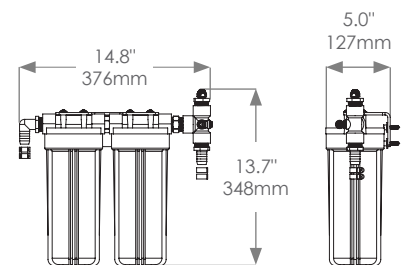

Dual Pre-Filter