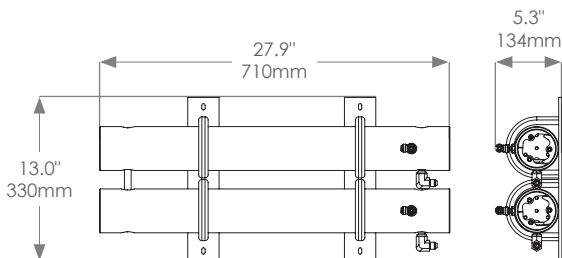

Compact Frame

Right Side View

Dual Pre-Filter

Vessel Assembly
400-1 / 600-1

HP Motor Pump Assembly
400 GPD

Vessel Assembly
400-2 / 600-2

HP Motor Pump Assembly
600 GPD

JUL. 2024