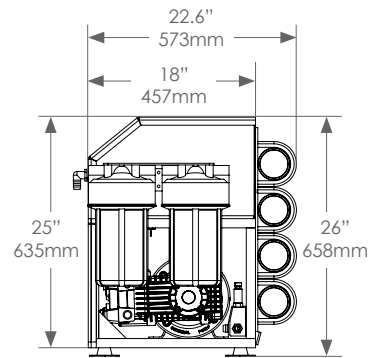

LEGEND LX

FROM 2,100 TO 3,400 GPD OF PURE WATER

DRAWINGS & SPECIFICATIONS

Model	No. of Membranes	Hourly Production	Daily Production	Feed Flow	Weight
LLX 2100	3	85 GPH | 331 LPH	2,100 GPD | 7,950 LPD	7.6 GPM	360 lbs | 163kg
LLX 2600	4	108 GPH | 410 LPH	2,600 GPD | 9,840 LPD	7.6 GPM	385 lbs | 175kg
LLX 2700	3	113 GPH | 426 LPH	2,700 GPD | 10,220 LPD	7.6 GPM	390 lbs | 176kg
LLX 3200	4	133 GPH | 505 LPH	3,200 GPD | 12,110 LPD	7.6 GPM	410 lbs | 186kg
LLX 3400	4	142 GPH | 536 LPH	3,400 GPD | 12,870 LPD	7.6 GPM	410 lbs | 186kg

Model Phase	Booster Pump	HP Pump	Hz	Voltage	Run Amps	Start Amps
Single	1 HP | 0.75 KW	5 HP | 3.75 KW	50 | 60	220	34	98
Three	1 HP | 0.75 KW	5 HP | 3.75 KW	50 | 60	208 | 230	22 | 18	48 | 40
Three	1 HP | 0.75 KW	5 HP | 3.75 KW	50 | 60	380 | 460	11 | 9	24 | 20

Side View

ADDITIONAL DRAWINGS AVAILABLE AT: BLUEWATERDESALINATION.COM/WATERMAKERS/LEGEND-LX