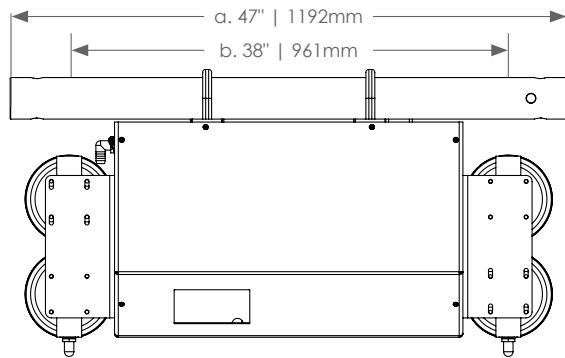

LEGEND LX

FROM 2,100 TO 3,400 GPD OF PURE WATER

DRAWINGS & SPECIFICATIONS

Model	No. of Membranes	Hourly Production	Daily Production	Feed Flow	Weight
LLX 2100	3	85 GPH | 331 LPH	2,100 GPD | 7,950 LPD	7.6 GPM	360 lbs | 163kg
LLX 2600	4	108 GPH | 410 LPH	2,600 GPD | 9,840 LPD	7.6 GPM	385 lbs | 175kg
LLX 2700	3	113 GPH | 426 LPH	2,700 GPD | 10,220 LPD	7.6 GPM	390 lbs | 176kg
LLX 3200	4	133 GPH | 505 LPH	3,200 GPD | 12,110 LPD	7.6 GPM	410 lbs | 186kg
LLX 3400	4	142 GPH | 536 LPH	3,400 GPD | 12,870 LPD	7.6 GPM	410 lbs | 186kg

Model Phase	Booster Pump	HP Pump	Hz	Voltage	Run Amps	Start Amps
Single	1 HP | 0.75 KW	5 HP | 3.75 KW	50 | 60	220	34	98
Three	1 HP | 0.75 KW	5 HP | 3.75 KW	50 | 60	208 | 230	22 | 18	48 | 40
Three	1 HP | 0.75 KW	5 HP | 3.75 KW	50 | 60	380 | 460	11 | 9	24 | 20

Top View