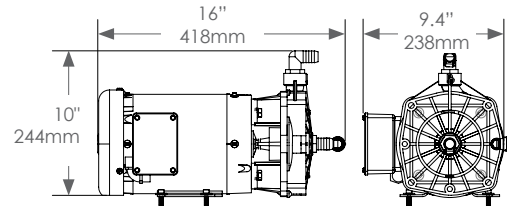

Top View

Side View

Modular Controller

Vessel Assembly  
a: 2700 / 3200 / 3400  
b: 2100 / 2600

HP Pump

Booster Pump

ADDITIONAL DRAWINGS AVAILABLE AT: [BLUEWATERDESALINATION.COM/WATERMAKERS/LEGEND-LX](http://BLUEWATERDESALINATION.COM/WATERMAKERS/LEGEND-LX)