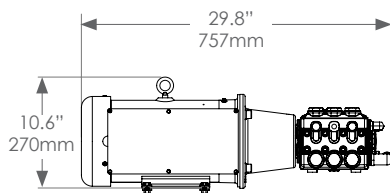

Top View

Side View

Modular Controller

Vessel Assembly  
a: 2700 / 3200 / 3400  
b: 2100 / 2600

HP Pump

Booster Pump

ADDITIONAL DRAWINGS AVAILABLE AT: [BLUEWATERDESALINATION.COM/WATERMAKERS/LEGEND-LX](http://BLUEWATERDESALINATION.COM/WATERMAKERS/LEGEND-LX)