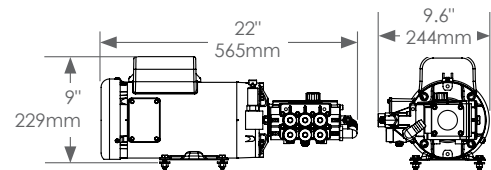

EXPLORER

FROM 475 TO 1,800 GPD OF PURE WATER

DRAWINGS & SPECIFICATIONS

Model	No. of Membranes	Hourly Production	Daily Production	Feed Flow	Weight
EXL 475-1C	1	20 GPH 75 LPH	475 GPD 1,800 LPD	4.2 GPM	160 lbs 73kg
EXL 750-1C	1	31 GPH 118 LPH	750 GPD 2,840 LPD	4.2 GPM	170 lbs 77kg
EXL 950-1C	1	40 GPH 150 LPH	950 GPD 3,600 LPD	4.2 GPM	180 lbs 82kg
EXL 950-2C	2	40 GPH 150 LPH	950 GPD 3,600 LPD	4.2 GPM	195 lbs 88kg
EXL 1200-2C	2	50 GPH 189 LPH	1,200 GPD 4,540 LPD	4.2 GPM	210 lbs 95kg
EXL 1500-2C	2	63 GPH 237 LPH	1,500 GPD 5,680 LPD	4.2 GPM	210 lbs 95kg
EXL 1800-2C	2	75 GPH 284 LPH	1,800 GPD 6,810 LPD	4.2 GPM	225 lbs 102kg

Top View

Side View

Vessel Assembly

- a: 950-1 / 1850-2
- b: 750-1 / 1200-2 / 1500-2
- c: 475-1 / 950-2

HP Pump

Electric Box

Modular Controller

Booster Pump