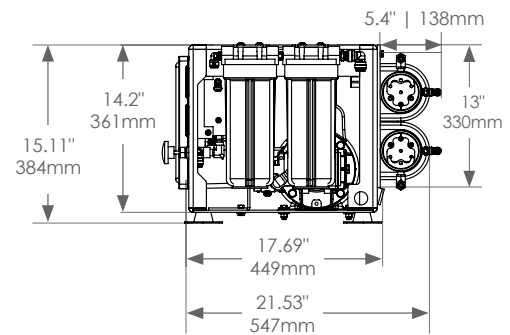

Side View

Vessel Assembly

- a: 950-1 / 1850-2
- b: 750-1 / 1200-2 / 1500-2
- c: 475-1 / 950-2