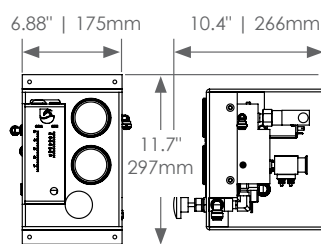

EXPLORER

FROM 475 TO 1,800 GPD OF PURE WATER

DRAWINGS & SPECIFICATIONS

Model	No. of Membranes	Hourly Production	Daily Production	Feed Flow	Weight
EXL 475-1C	1	20 GPH 75 LPH	475 GPD 1,800 LPD	4.2 GPM	160 lbs 73kg
EXL 750-1C	1	31 GPH 118 LPH	750 GPD 2,840 LPD	4.2 GPM	170 lbs 77kg
EXL 950-1C	1	40 GPH 150 LPH	950 GPD 3,600 LPD	4.2 GPM	180 lbs 82kg
EXL 950-2C	2	40 GPH 150 LPH	950 GPD 3,600 LPD	4.2 GPM	195 lbs 88kg
EXL 1200-2C	2	50 GPH 189 LPH	1,200 GPD 4,540 LPD	4.2 GPM	210 lbs 95kg
EXL 1500-2C	2	63 GPH 237 LPH	1,500 GPD 5,680 LPD	4.2 GPM	210 lbs 95kg
EXL 1800-2C	2	75 GPH 284 LPH	1,800 GPD 6,810 LPD	4.2 GPM	225 lbs 102kg

Top View

Side View

Vessel Assembly

- a: 950-1 / 1850-2
- b: 750-1 / 1200-2 / 1500-2
- c: 475-1 / 950-2

HP Pump

Electric Box

Modular Controller

Booster Pump