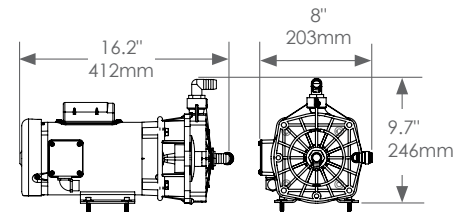

EXPLORER

FROM 475 TO 1,800 GPD OF PURE WATER

DRAWINGS & SPECIFICATIONS

Model	No. of Membranes	Hourly Production	Daily Production	Feed Flow	Weight
EXL 475-1C	1	20 GPH 75 LPH	475 GPD 1,800 LPD	4.2 GPM	160 lbs 73kg
EXL 750-1C	1	31 GPH 118 LPH	750 GPD 2,840 LPD	4.2 GPM	170 lbs 77kg
EXL 950-1C	1	40 GPH 150 LPH	950 GPD 3,600 LPD	4.2 GPM	180 lbs 82kg
EXL 950-2C	2	40 GPH 150 LPH	950 GPD 3,600 LPD	4.2 GPM	195 lbs 88kg
EXL 1200-2C	2	50 GPH 189 LPH	1,200 GPD 4,540 LPD	4.2 GPM	210 lbs 95kg
EXL 1500-2C	2	63 GPH 237 LPH	1,500 GPD 5,680 LPD	4.2 GPM	210 lbs 95kg
EXL 1800-2C	2	75 GPH 284 LPH	1,800 GPD 6,810 LPD	4.2 GPM	225 lbs 102kg

Top View

Side View

Vessel Assembly

- a: 950-1 / 1850-2
- b: 750-1 / 1200-2 / 1500-2
- c: 475-1 / 950-2

HP Pump

Electric Box

Modular Controller

Booster Pump