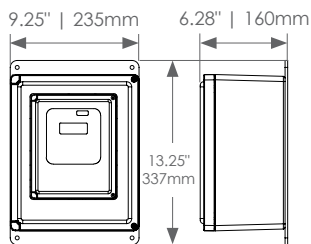

EXPLORER

FROM 475 TO 1,800 GPD OF PURE WATER

DRAWINGS & SPECIFICATIONS

Model	No. of Membranes	Hourly Production	Daily Production	Feed Flow	Weight
EXL 475-1C	1	20 GPH 75 LPH	475 GPD 1,800 LPD	4.2 GPM	160 lbs 73kg
EXL 750-1C	1	31 GPH 118 LPH	750 GPD 2,840 LPD	4.2 GPM	170 lbs 77kg
EXL 950-1C	1	40 GPH 150 LPH	950 GPD 3,600 LPD	4.2 GPM	180 lbs 82kg
EXL 950-2C	2	40 GPH 150 LPH	950 GPD 3,600 LPD	4.2 GPM	195 lbs 88kg
EXL 1200-2C	2	50 GPH 189 LPH	1,200 GPD 4,540 LPD	4.2 GPM	210 lbs 95kg
EXL 1500-2C	2	63 GPH 237 LPH	1,500 GPD 5,680 LPD	4.2 GPM	210 lbs 95kg
EXL 1800-2C	2	75 GPH 284 LPH	1,800 GPD 6,810 LPD	4.2 GPM	225 lbs 102kg

Top View

Side View

Vessel Assembly

- a: 950-1 / 1850-2
- b: 750-1 / 1200-2 / 1500-2
- c: 475-1 / 950-2

HP Pump

Electric Box

Modular Controller

Booster Pump