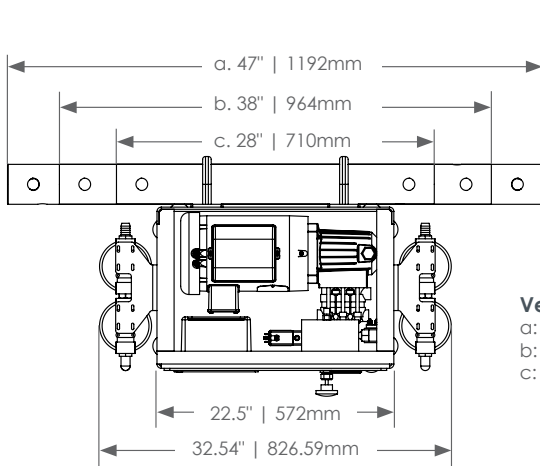

EXPLORER

FROM 475 TO 1,800 GPD OF PURE WATER

DRAWINGS & SPECIFICATIONS

Model	No. of Membranes	Hourly Production	Daily Production	Feed Flow	Weight
EXL 475-1C	1	20 GPH | 75 LPH	475 GPD | 1,800 LPD	4.2 GPM	160 lbs | 73kg
EXL 750-1C	1	31 GPH | 118 LPH	750 GPD | 2,840 LPD	4.2 GPM	170 lbs | 77kg
EXL 950-1C	1	40 GPH | 150 LPH	950 GPD | 3,600 LPD	4.2 GPM	180 lbs | 82kg
EXL 950-2C	2	40 GPH | 150 LPH	950 GPD | 3,600 LPD	4.2 GPM	195 lbs | 88kg
EXL 1200-2C	2	50 GPH | 189 LPH	1,200 GPD | 4,540 LPD	4.2 GPM	210 lbs | 95kg
EXL 1500-2C	2	63 GPH | 237 LPH	1,500 GPD | 5,680 LPD	4.2 GPM	210 lbs | 95kg
EXL 1800-2C	2	75 GPH | 284 LPH	1,800 GPD | 6,810 LPD	4.2 GPM	225 lbs | 102kg

Model Phase	Booster Pump	HP Pump	Hz	Voltage	Run Amps	Start Amps
Single	0.50 HP | 0.37 KW	2.5 HP | 1.8 KW	50 | 60	110 | 220	31.0 | 15.5	109 | 55
Three	0.50 HP | 0.37 KW	3.0 HP | 2.2 KW	50 | 60	208 | 230	10.6 | 8.9	37 | 36
Three	0.50 HP | 0.37 KW	3.0 HP | 2.2 KW	50 | 60	380 | 460	5.3 | 4.4	18 | 16

Top View